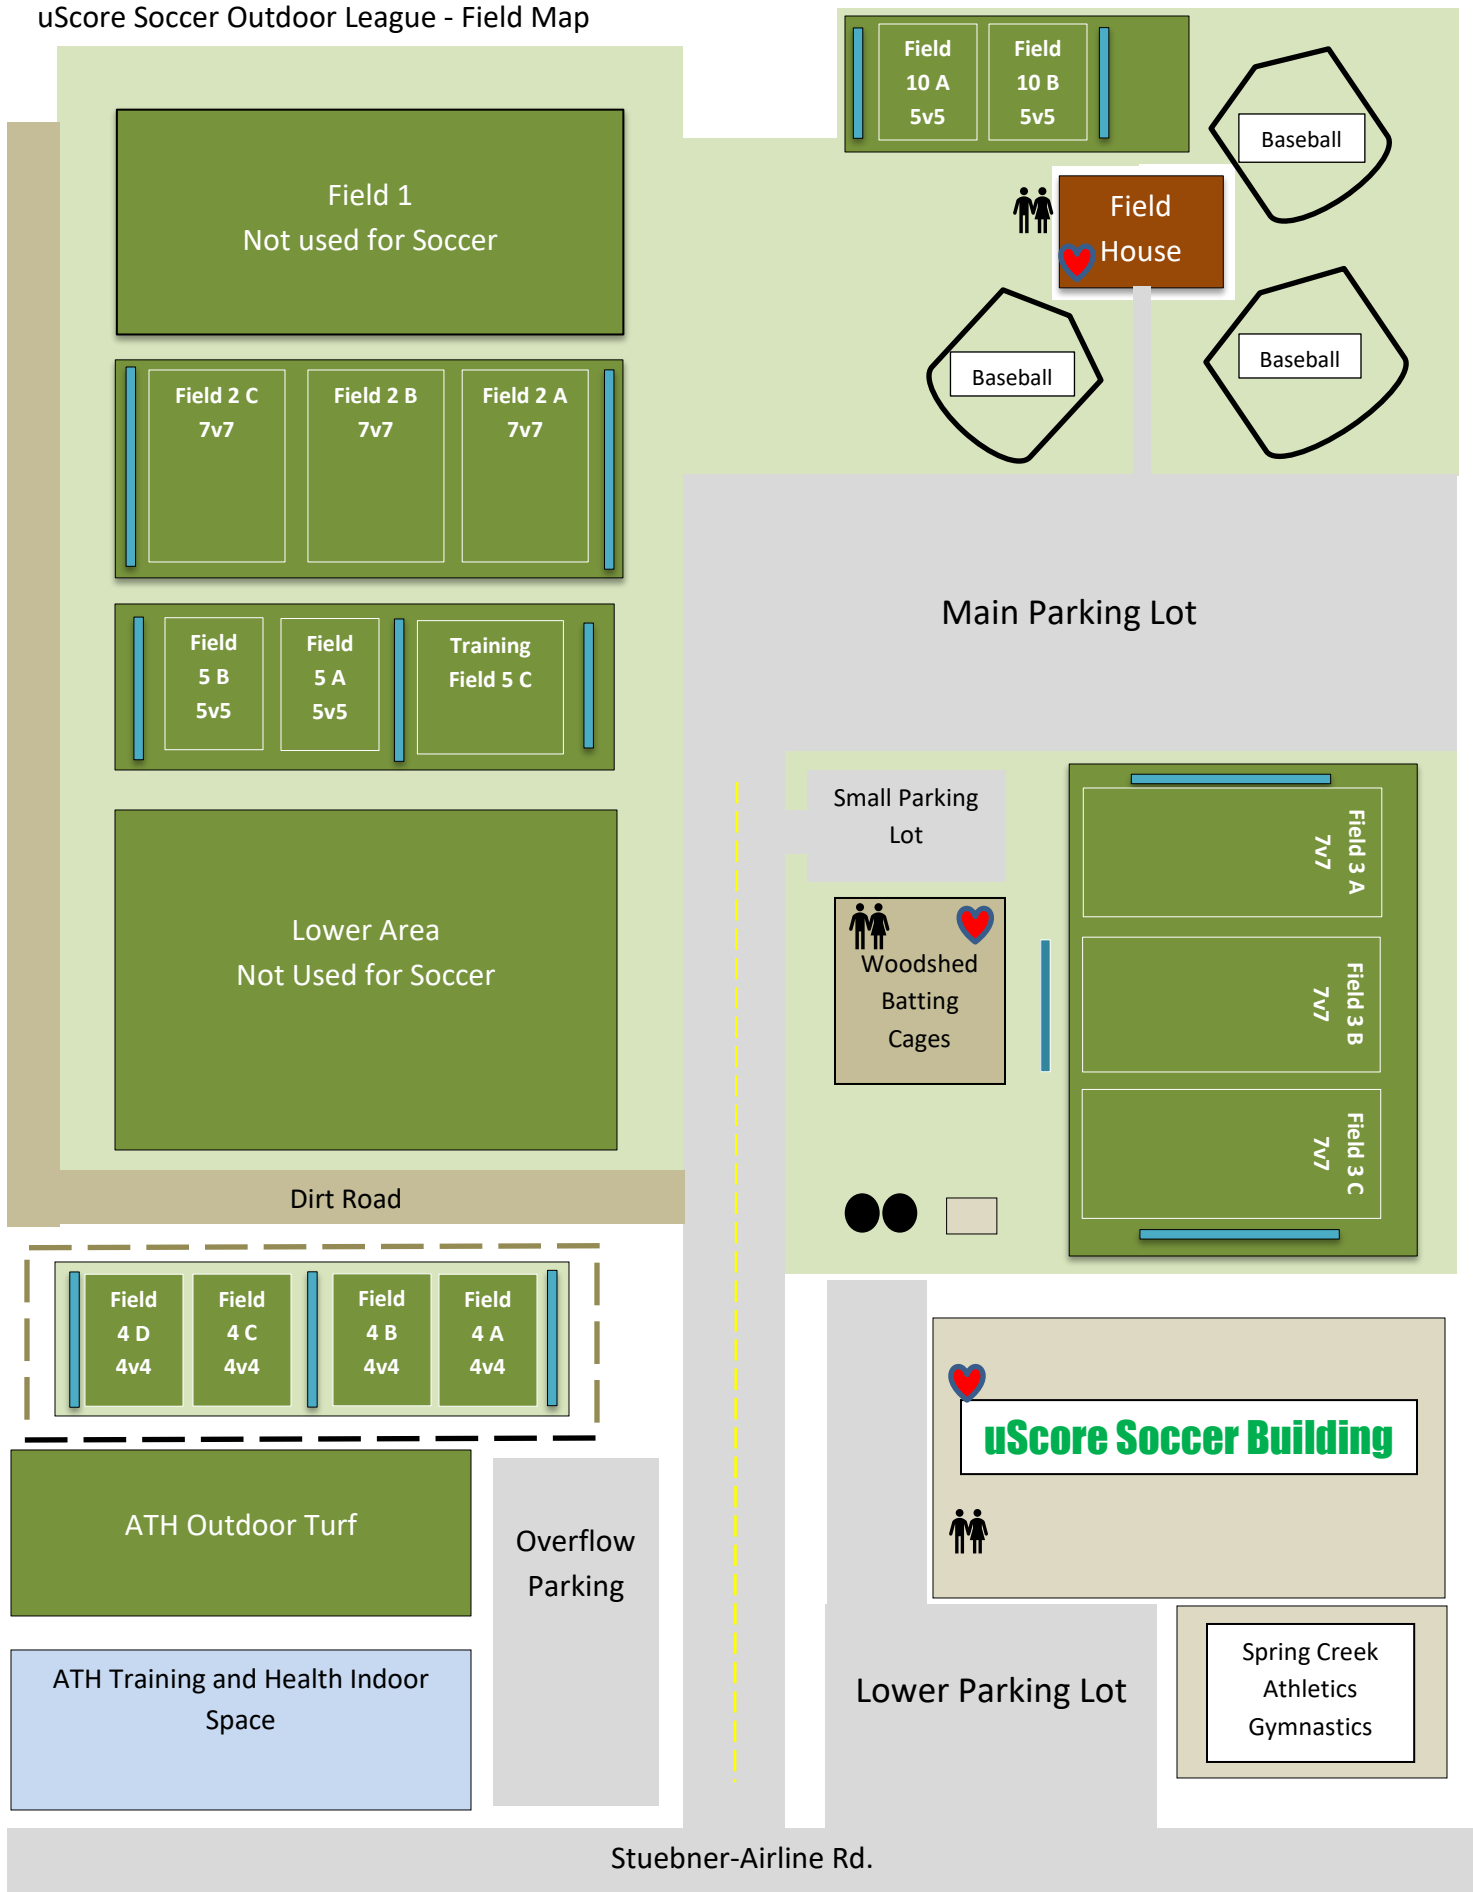

uScore Soccer Outdoor League - Field Map

 = Parent Sideline

 = Medical AED Machine

 = Restroom