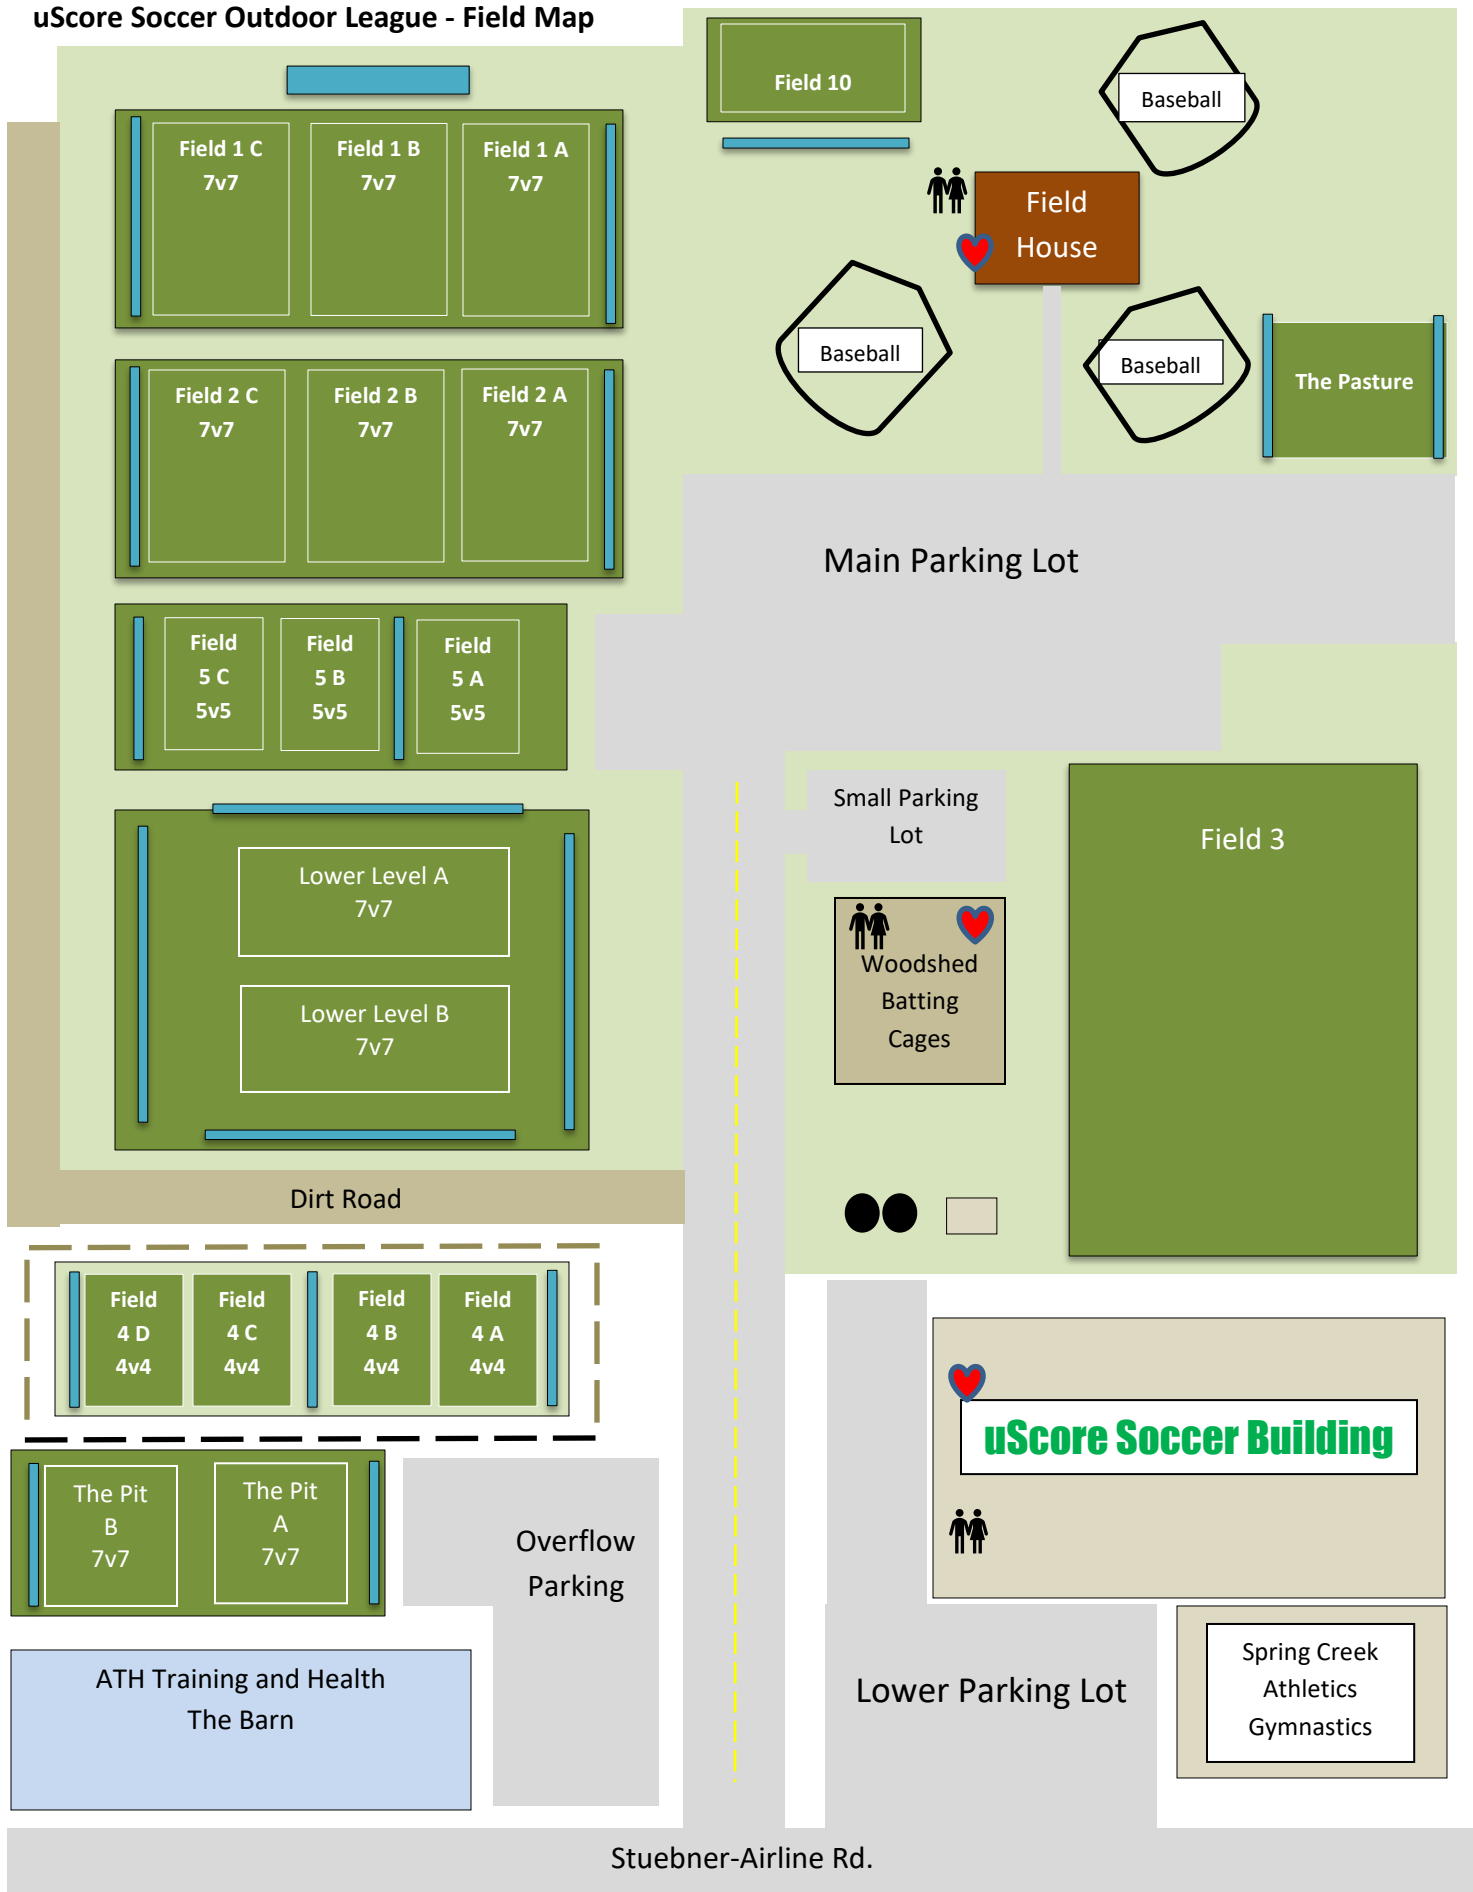

uScore Soccer Outdoor League - Field Map

 = Parent Sideline

 = Medical AED Machine

 = Restroom